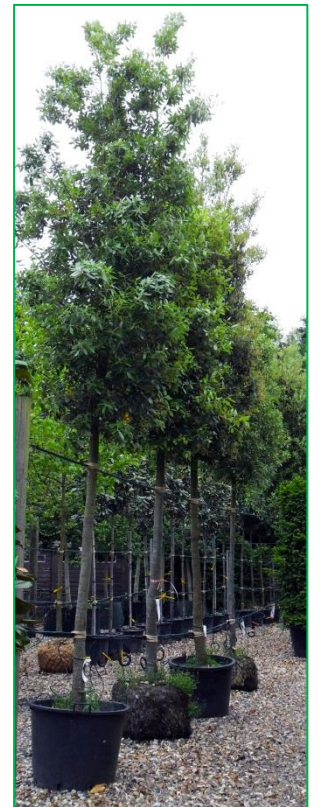

PRACTICALITY BROWN

TREES FACT SHEET: SCREENING

We can supply a range of trees for decorative or screening purposes.

Screening trees

These trees often have a clear stem to reach up to fence panel height of around 1.8-2m with a full-bushy canopy above this height. This type of screening is particularly useful if you are overlooked by neighbouring properties, draw the eye towards a specific feature, or would like to retain lower level exposure i.e. of an attractive wall or area.

We can also supply feathered trees that have full growth from the ground upwards and offer the same screening ability.

Generally, evergreens are preferred for this purpose and can be planted densely to achieve maximum effect from the offset. However, planting a selection of trees, if space allows, can provide rich contrast and seasonal interest.

Example of prices

Variety	Type	Clear Stem	Height	Girth	Price
Photinia fraseri 'Red Robin'	Screening, clear stem	1.8-2m	3.5-4m	25cm	£550
Prunus laurocerasus 'Novita'	Screening, clear stem	1.8-2m	4-4.5m	25cm	£385
Holm Oak Quercus Ilex	Screening, clear stem	1.8-2m	4.5-5m	25cm	£520
Thuja Plicata	Screening, feathered	none	3.5-4m	n/a	£375
Magnolia Grandiflora	Screening, feathered	none	2.5-3m	n/a	£395